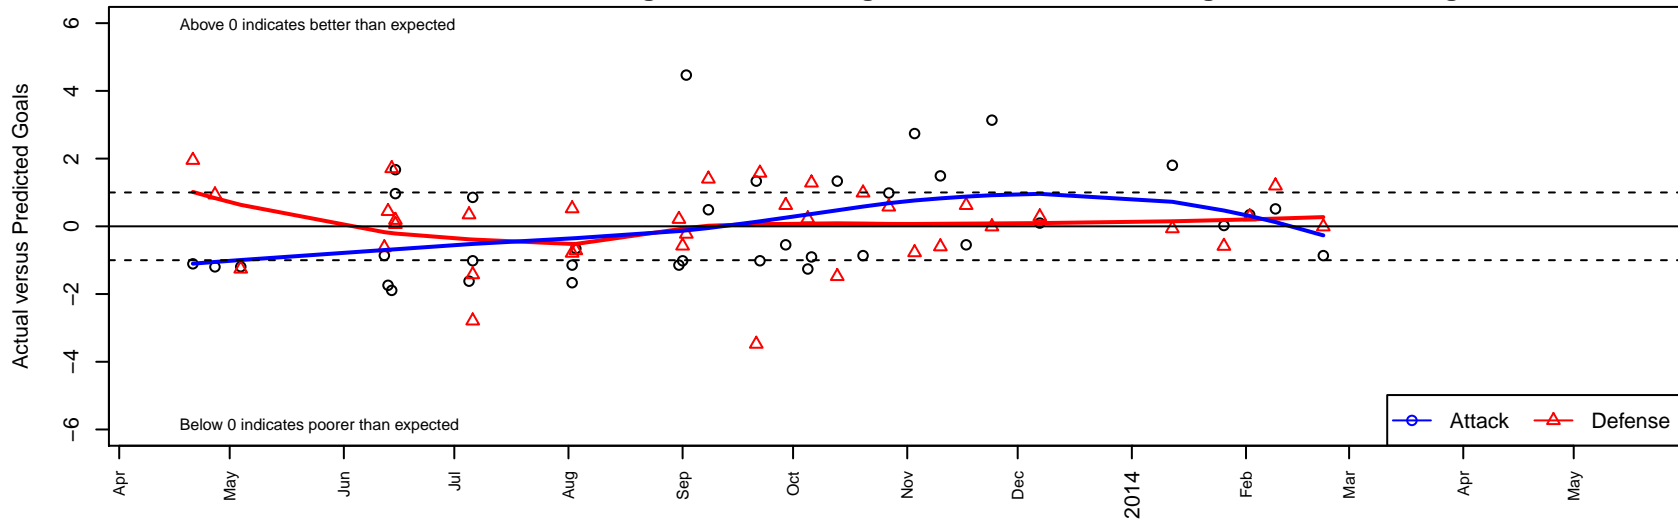

Eastside FC White B98
Dots are actual minus expected GF (blue circles) and GA (red triangles).
Blue line is smoothed change in attack strength. Red is smoothed change in defense strength.